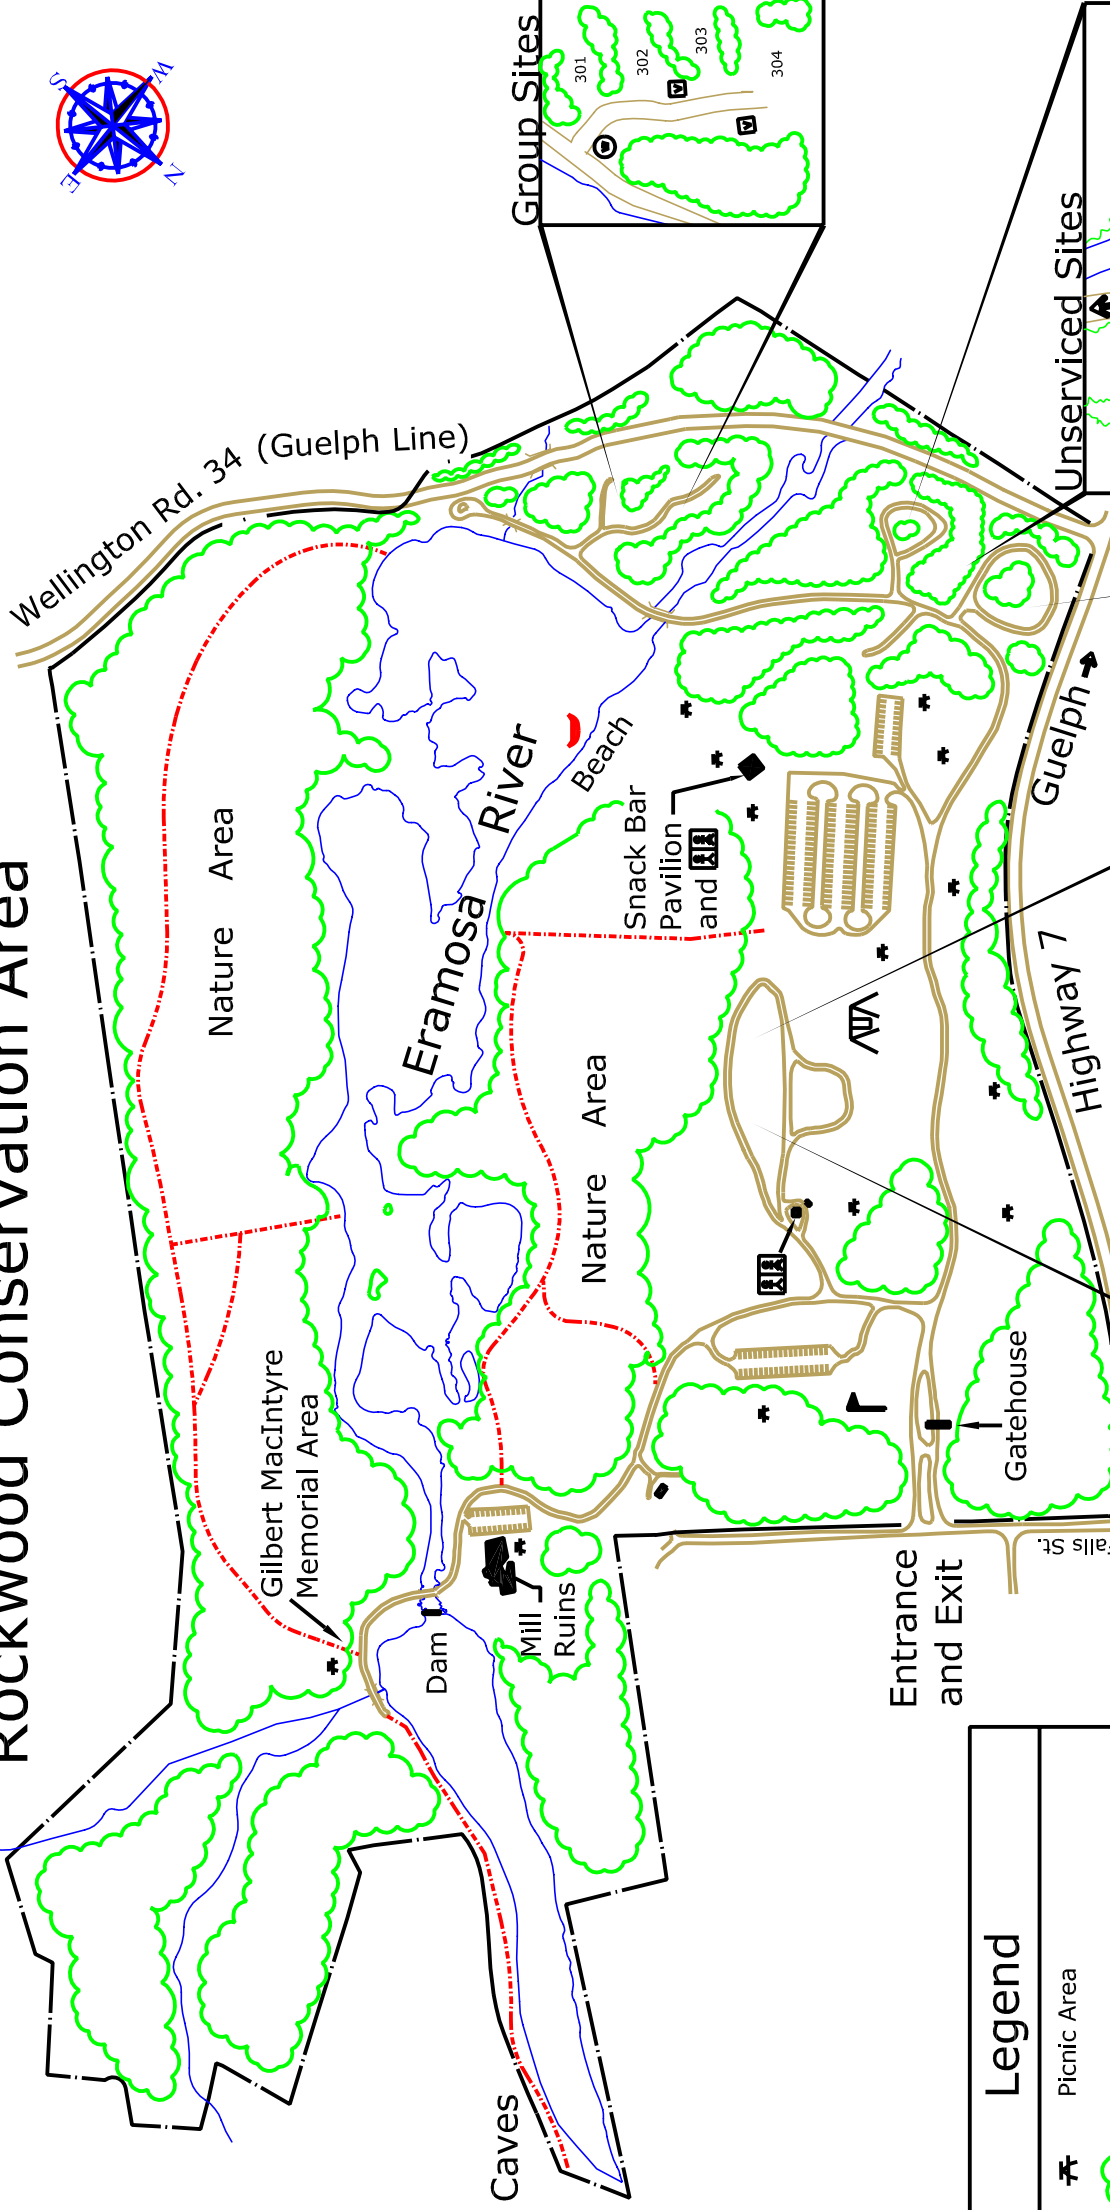

# Rockwood Conservation Area

Legend	
	Picnic Area
	Forested Area
	Drinking Water
	Outhouse
	Electrical and Water Hook Ups
	Boat Rentals
	Trail
	Mini Golf
	Conservation Area Boundary
	Playground
	Washroom