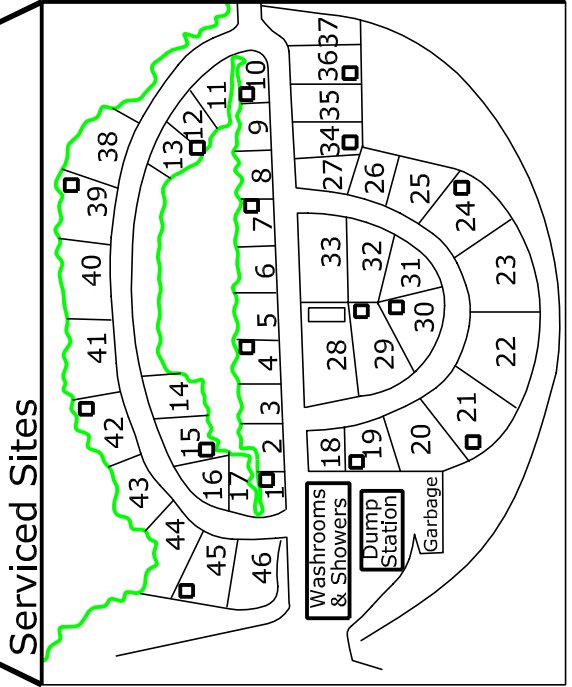

# Rockwood Conservation Area

Legend	
	Picnic Area
	Forested Area
	Drinking Water
	Outhouse
	Electrical and Water Hook Ups
	Boat Rentals
	Trail
	Mini Golf
	Conservation Area Boundary
	Playground
	Washroom