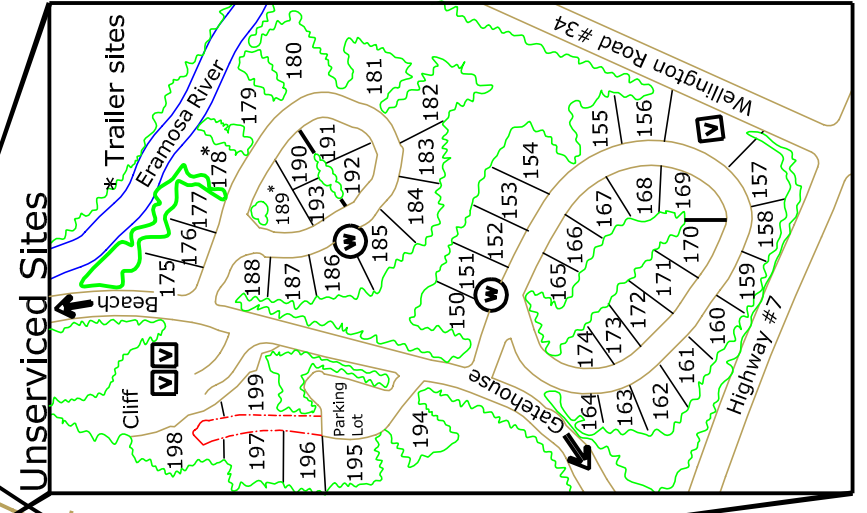

# Rockwood Conservation Area

Legend	
	Picnic Area
	Forested Area
	Drinking Water
	Outhouse
	Electrical and Water Hook Ups
	Boat Rentals
	Trail
	Mini Golf
	Conservation Area Boundary
	Playground
	Washroom